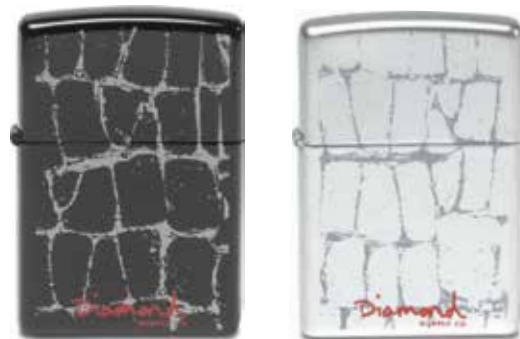

SKU#: Z00DAZ06 / Category: Misc.

Sizes: One Size

USB LIGHTER

USB drive, slide open to reveal lighter coil.

Fabric: Plastic / Metal

SKU#: Z00DAZ14 / Category: Misc.

Color: DBL / Sizes: One Size

CROC ZIPPO